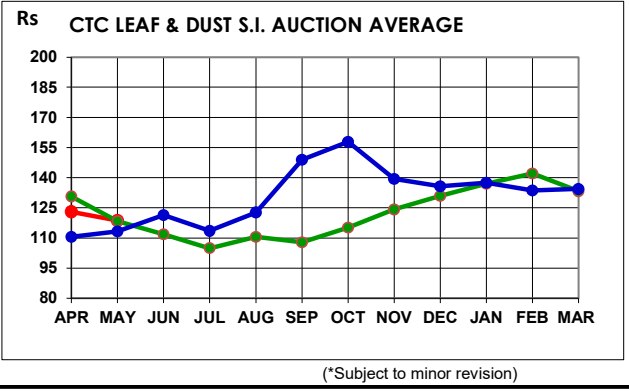

South India - CTC Leaf & Dust

Months	2026/27	2025/26	26 vs 25	2024/25	26 vs 24
APR	123.01	130.71	-7.69	110.55	12.47
MAY	118.67	118.29	0.39	113.26	5.41
JUN		111.78		121.40	
JUL		104.85		113.45	
AUG		110.59		122.70	
SEP		107.86		149.00	
OCT		115.04		157.80	
NOV		124.19		139.38	
DEC		130.96		135.77	
JAN		136.88		137.40	
FEB		142.06		133.58	
MAR		133.29		134.42	
April to May	120.93	123.25	-2.32	111.77	9.16

Dust : Excluding Orthodox Dust

South India - Orthodox Leaf

Months	2026/27	2025/26	26 vs 25	2024/25	26 vs 24
APR	183.06	190.32	-7.27	172.54	10.52
MAY	169.22	187.49	-18.28	176.74	-7.52
JUN		170.23		180.01	
JUL		175.06		164.71	
AUG		173.88		160.05	
SEP		169.97		191.50	
OCT		186.28		188.37	
NOV		181.50		175.50	
DEC		173.96		186.03	
JAN		175.15		183.69	
FEB		190.02		187.99	
MAR		184.18		196.24	
April to May	176.34	188.41	-12.07	174.21	2.13