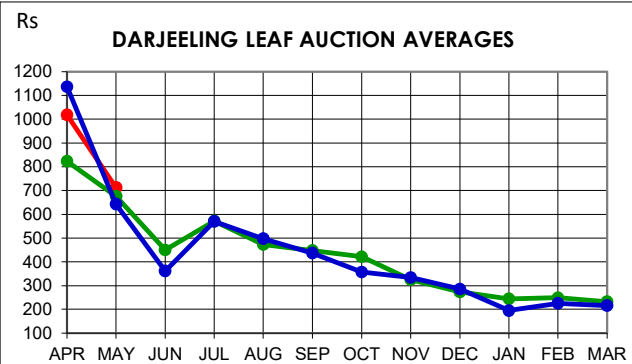

North India - CTC Leaf & Dust

Months	2026/27	2025/26	26 vs 25	2024/25	26 vs 24
APR	228.33	211.10	17.23	211.91	16.42
MAY	238.35	210.52	27.84	212.11	26.24
JUN		230.03		242.39	
JUL		216.50		250.47	
AUG		196.78		248.17	
SEP		193.79		254.06	
OCT		204.03		248.46	
NOV		196.22		224.91	
DEC		187.60		183.59	
JAN		162.37		152.62	
FEB		142.95		144.69	
MAR		203.40		159.87	
April to May	234.52	210.77	23.75	212.05	22.47

Dust : Excluding Orthodox Dust

North India - Orthodox Leaf

Months	2026/27	2025/26	26 vs 25	2024/25	26 vs 24
APR	316.28	311.30	4.98	303.93	12.35
MAY	330.42	311.79	18.63	287.69	42.73
JUN		297.24		299.80	
JUL		299.77		304.22	
AUG		301.03		314.61	
SEP		277.10		332.59	
OCT		286.79		302.23	
NOV		279.66		279.92	
DEC		258.06		254.20	
JAN		225.00		225.13	
FEB		224.18		205.14	
MAR		202.08		205.08	
April to May	326.77	311.61	15.16	291.21	35.56

Darjeeling Leaf

Months	2026/27	2025/26	26 vs 25	2024/25	26 vs 24
APR	1017.78	822.49	195.29	1136.32	-118.54
MAY	711.94	676.24	35.70	643.20	68.74
JUN		450.20		361.23	
JUL		570.74		569.62	
AUG		473.40		496.89	
SEP		448.17		437.16	
OCT		420.75		356.69	
NOV		325.06		333.80	
DEC		273.01		285.33	
JAN		245.22		195.45	
FEB		248.61		226.14	
MAR		232.77		216.11	
April to May	763.03	693.45	69.58	652.68	110.35