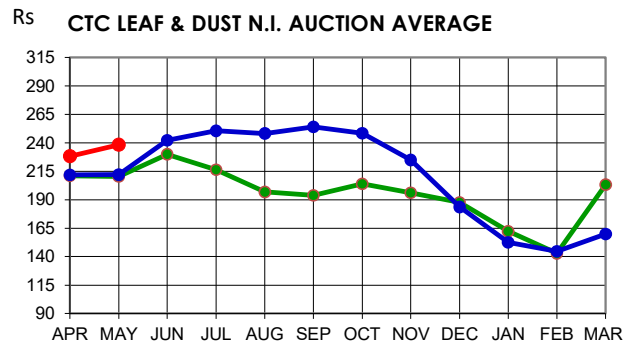

North India - CTC Leaf & Dust

Months	2026/27	2025/26	26 vs 25	2024/25	26 vs 24
APR	228.33	211.10	17.23	211.91	16.42
MAY	238.35	210.52	27.84	212.11	26.24
JUN		230.03		242.39	
JUL		216.50		250.47	
AUG		196.78		248.17	
SEP		193.79		254.06	
OCT		204.03		248.46	
NOV		196.22		224.91	
DEC		187.60		183.59	
JAN		162.37		152.62	
FEB		142.95		144.69	
MAR		203.40		159.87	
April to May	234.52	210.77	23.75	212.05	22.47

Dust : Excluding Orthodox Dust

North India - Orthodox Leaf

Months	2026/27	2025/26	26 vs 25	2024/25	26 vs 24
APR	316.28	311.30	4.98	303.93	12.35
MAY	330.42	311.79	18.63	287.69	42.73
JUN		297.24		299.80	
JUL		299.77		304.22	
AUG		301.03		314.61	
SEP		277.10		332.59	
OCT		286.79		302.23	
NOV		279.66		279.92	
DEC		258.06		254.20	
JAN		225.00		225.13	
FEB		224.18		205.14	
MAR		202.08		205.08	
April to May	326.77	311.61	15.16	291.21	35.56

Darjeeling Leaf

Months	2026/27	2025/26	26 vs 25	2024/25	26 vs 24
APR	1017.78	822.49	195.29	1136.32	-118.54
MAY	711.94	676.24	35.70	643.20	68.74
JUN		450.20		361.23	
JUL		570.74		569.62	
AUG		473.40		496.89	
SEP		448.17		437.16	
OCT		420.75		356.69	
NOV		325.06		333.80	
DEC		273.01		285.33	
JAN		245.22		195.45	
FEB		248.61		226.14	
MAR		232.77		216.11	
April to May	763.03	693.45	69.58	652.68	110.35