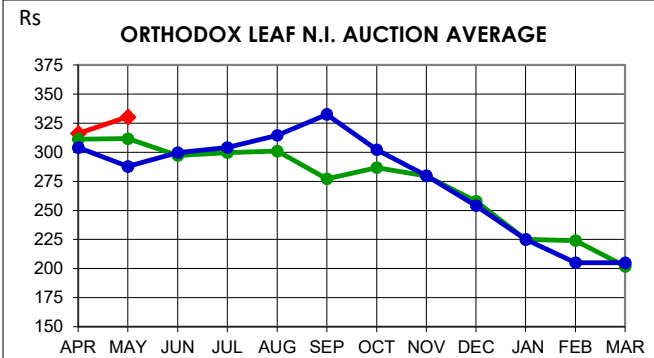

North India - CTC Leaf & Dust

Months	2026/27	2025/26	26 vs 25	2024/25	26 vs 24
APR	228.33	211.10	17.23	211.91	16.42
MAY	238.35	210.52	27.84	212.11	26.24
JUN		230.03		242.39	
JUL		216.50		250.47	
AUG		196.78		248.17	
SEP		193.79		254.06	
OCT		204.03		248.46	
NOV		196.22		224.91	
DEC		187.60		183.59	
JAN		162.37		152.62	
FEB		142.95		144.69	
MAR		203.40		159.87	
April to May	234.52	210.77	23.75	212.05	22.47

Dust : Excluding Orthodox Dust

North India - Orthodox Leaf

Months	2026/27	2025/26	26 vs 25	2024/25	26 vs 24
APR	316.28	311.30	4.98	303.93	12.35
MAY	330.42	311.79	18.63	287.69	42.73
JUN		297.24		299.80	
JUL		299.77		304.22	
AUG		301.03		314.61	
SEP		277.10		332.59	
OCT		286.79		302.23	
NOV		279.66		279.92	
DEC		258.06		254.20	
JAN		225.00		225.13	
FEB		224.18		205.14	
MAR		202.08		205.08	
April to May	326.77	311.61	15.16	291.21	35.56

Darjeeling Leaf

Months	2026/27	2025/26	26 vs 25	2024/25	26 vs 24
APR	1017.78	822.49	195.29	1136.32	-118.54
MAY	711.94	676.24	35.70	643.20	68.74
JUN		450.20		361.23	
JUL		570.74		569.62	
AUG		473.40		496.89	
SEP		448.17		437.16	
OCT		420.75		356.69	
NOV		325.06		333.80	
DEC		273.01		285.33	
JAN		245.22		195.45	
FEB		248.61		226.14	
MAR		232.77		216.11	
April to May	763.03	693.45	69.58	652.68	110.35