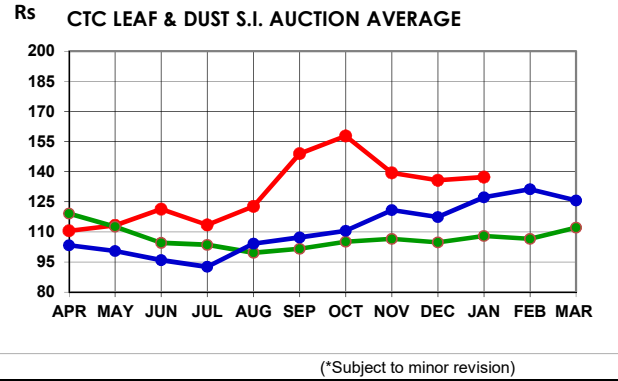

South India - CTC Leaf & Dust

Months	2024/25	2023/24	24 vs 23	2022/23	24 vs 22
APR	110.55	119.15	-8.61	103.37	7.17
MAY	113.26	112.60	0.66	100.45	12.81
JUN	121.40	104.51	16.89	96.01	25.40
JUL	113.45	103.54	9.91	92.58	20.87
AUG	122.70	99.61	23.09	104.19	18.50
SEP	149.00	101.60	47.40	107.23	41.77
OCT	157.80	105.21	52.60	110.56	47.24
NOV	139.38	106.53	32.85	120.90	18.47
DEC	135.77	104.84	30.93	117.41	18.36
JAN	137.27	107.97	29.31	127.24	10.04
FEB		106.54		131.26	
MAR		112.11		125.68	
April to January	130.54	105.83	24.71	107.05	23.49

Dust : Excluding Orthodox Dust

South India - Orthodox Leaf

Months	2024/25	2023/24	24 vs 23	2022/23	24 vs 22
APR	172.54	162.48	10.06	139.38	33.16
MAY	176.74	159.98	16.76	160.43	16.31
JUN	180.01	145.69	34.32	161.63	18.38
JUL	164.71	132.42	32.29	167.62	-2.91
AUG	160.05	121.52	38.53	160.19	-0.13
SEP	191.50	139.87	51.63	166.17	25.34
OCT	188.37	144.24	44.13	165.88	22.49
NOV	175.50	135.36	40.13	172.00	3.50
DEC	186.03	141.01	45.02	163.78	22.25
JAN	183.47	145.35	38.12	156.76	26.71
FEB		145.32		153.97	
MAR		153.29		163.07	
April to January	176.66	142.67	33.98	162.63	14.03