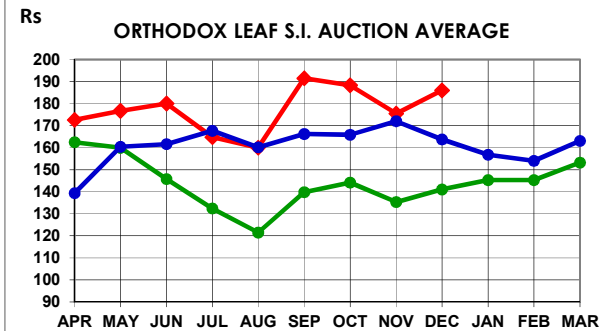

South India - CTC Leaf & Dust

Months	2024/25	2023/24	24 vs 23	2022/23	24 vs 22
APR	110.55	119.15	-8.61	103.37	7.17
MAY	113.26	112.60	0.66	100.45	12.81
JUN	121.40	104.51	16.89	96.01	25.40
JUL	113.45	103.54	9.91	92.58	20.87
AUG	122.70	99.61	23.09	104.19	18.50
SEP	149.00	101.60	47.40	107.23	41.77
OCT	157.80	105.21	52.60	110.56	47.24
NOV	139.38	106.53	32.85	120.90	18.47
DEC	135.77	104.84	30.93	117.41	18.36
JAN		107.97		127.24	
FEB		106.54		131.26	
MAR		112.11		125.68	
April to December	129.89	105.66	24.23	105.37	24.51

Dust : Excluding Orthodox Dust

(*Subject to minor revision)

South India - Orthodox Leaf

Months	2024/25	2023/24	24 vs 23	2022/23	24 vs 22
APR	172.54	162.48	10.06	139.38	33.16
MAY	176.74	159.98	16.76	160.43	16.31
JUN	180.01	145.69	34.32	161.63	18.38
JUL	164.71	132.42	32.29	167.62	-2.91
AUG	160.05	121.52	38.53	160.19	-0.13
SEP	191.50	139.87	51.63	166.17	25.34
OCT	188.37	144.24	44.13	165.88	22.49
NOV	175.50	135.36	40.13	172.00	3.50
DEC	186.03	141.01	45.02	163.78	22.25
JAN		145.35		156.76	
FEB		145.32		153.97	
MAR		153.29		163.07	
April to December	176.02	142.43	33.59	163.09	12.93