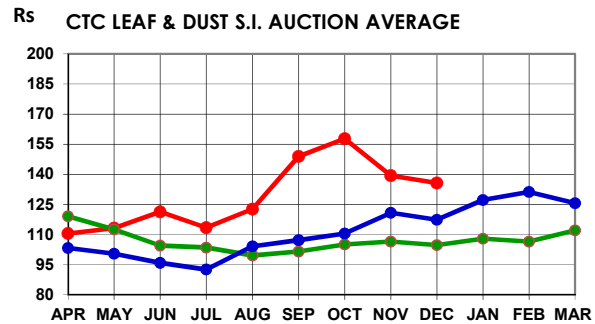

South India - CTC Leaf & Dust

Months	2024/25	2023/24	24 vs 23	2022/23	24 vs 22
APR	110.55	119.15	-8.61	103.37	7.17
MAY	113.26	112.60	0.66	100.45	12.81
JUN	121.40	104.51	16.89	96.01	25.40
JUL	113.45	103.54	9.91	92.58	20.87
AUG	122.70	99.61	23.09	104.19	18.50
SEP	149.00	101.60	47.40	107.23	41.77
OCT	157.80	105.21	52.60	110.56	47.24
NOV	139.38	106.53	32.85	120.90	18.47
DEC	135.77	104.84	30.93	117.41	18.36
JAN		107.97		127.24	
FEB		106.54		131.26	
MAR		112.11		125.68	
April to December	129.89	105.66	24.23	105.37	24.51

Dust : Excluding Orthodox Dust

(*Subject to minor revision)

South India - Orthodox Leaf

Months	2024/25	2023/24	24 vs 23	2022/23	24 vs 22
APR	172.54	162.48	10.06	139.38	33.16
MAY	176.74	159.98	16.76	160.43	16.31
JUN	180.01	145.69	34.32	161.63	18.38
JUL	164.71	132.42	32.29	167.62	-2.91
AUG	160.05	121.52	38.53	160.19	-0.13
SEP	191.50	139.87	51.63	166.17	25.34
OCT	188.37	144.24	44.13	165.88	22.49
NOV	175.50	135.36	40.13	172.00	3.50
DEC	186.03	141.01	45.02	163.78	22.25
JAN		145.35		156.76	
FEB		145.32		153.97	
MAR		153.29		163.07	
April to December	176.02	142.43	33.59	163.09	12.93