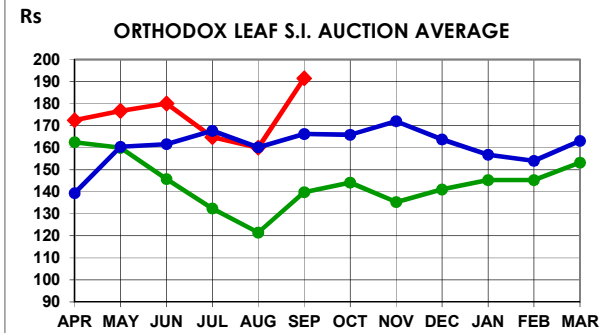

South India - CTC Leaf & Dust

Months	2024/25	2023/24	24 vs 23	2022/23	24 vs 22
APR	110.55	119.15	-8.61	103.37	7.17
MAY	113.26	112.60	0.66	100.45	12.81
JUN	121.40	104.51	16.89	96.01	25.40
JUL	113.45	103.54	9.91	92.58	20.87
AUG	122.70	99.61	23.09	104.19	18.50
SEP	149.00	101.60	47.40	107.23	41.77
OCT		105.21		110.56	
NOV		106.53		120.90	
DEC		104.84		117.41	
JAN		107.97		127.24	
FEB		106.54		131.26	
MAR		112.11		125.68	
April to September	122.20	105.77	16.43	99.91	22.29

Dust : Excluding Orthodox Dust

(*Subject to minor revision)

South India - Orthodox Leaf

Months	2024/25	2023/24	24 vs 23	2022/23	24 vs 22
APR	172.49	162.48	10.01	139.38	33.11
MAY	176.74	159.98	16.76	160.43	16.31
JUN	180.01	145.69	34.32	161.63	18.38
JUL	164.71	132.42	32.29	167.62	-2.91
AUG	160.05	121.52	38.53	160.19	-0.13
SEP	191.50	139.87	51.63	166.17	25.34
OCT		144.24		165.88	
NOV		135.36		172.00	
DEC		141.01		163.78	
JAN		145.35		156.76	
FEB		145.32		153.97	
MAR		153.29		163.07	
April to September	172.46	143.43	29.04	160.37	12.09