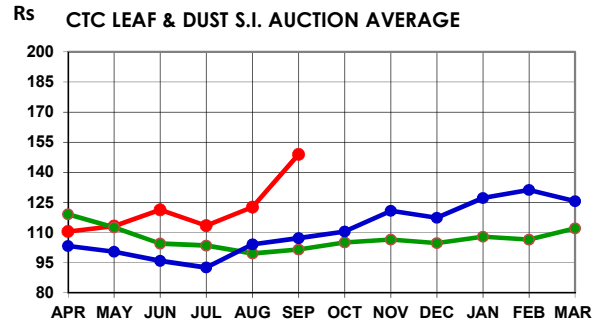

South India - CTC Leaf & Dust

Months	2024/25	2023/24	24 vs 23	2022/23	24 vs 22
APR	110.55	119.15	-8.61	103.37	7.17
MAY	113.26	112.60	0.66	100.45	12.81
JUN	121.40	104.51	16.89	96.01	25.40
JUL	113.45	103.54	9.91	92.58	20.87
AUG	122.70	99.61	23.09	104.19	18.50
SEP	149.00	101.60	47.40	107.23	41.77
OCT		105.21		110.56	
NOV		106.53		120.90	
DEC		104.84		117.41	
JAN		107.97		127.24	
FEB		106.54		131.26	
MAR		112.11		125.68	
April to September	122.20	105.77	16.43	99.91	22.29

Dust : Excluding Orthodox Dust

(*Subject to minor revision)

South India - Orthodox Leaf

Months	2024/25	2023/24	24 vs 23	2022/23	24 vs 22
APR	172.49	162.48	10.01	139.38	33.11
MAY	176.74	159.98	16.76	160.43	16.31
JUN	180.01	145.69	34.32	161.63	18.38
JUL	164.71	132.42	32.29	167.62	-2.91
AUG	160.05	121.52	38.53	160.19	-0.13
SEP	191.50	139.87	51.63	166.17	25.34
OCT		144.24		165.88	
NOV		135.36		172.00	
DEC		141.01		163.78	
JAN		145.35		156.76	
FEB		145.32		153.97	
MAR		153.29		163.07	
April to September	172.46	143.43	29.04	160.37	12.09